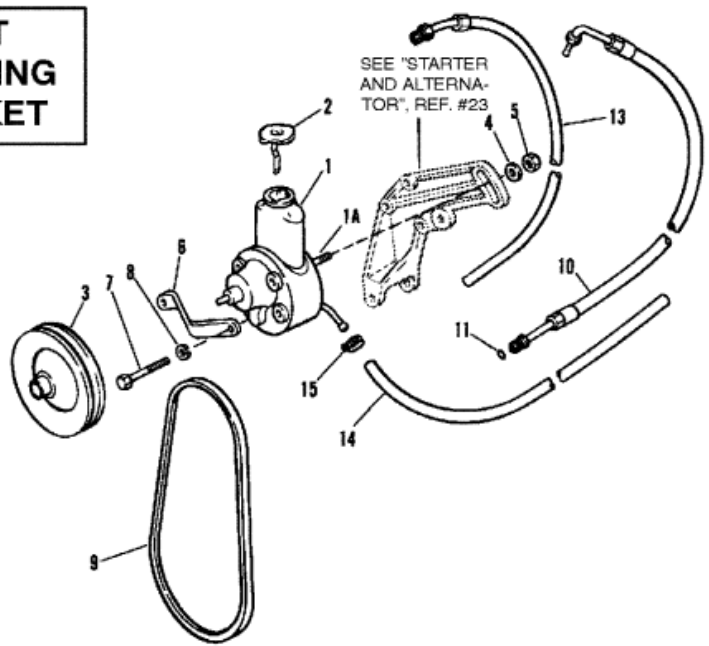

**CAST
MOUNTING
BRACKET**

Parts List						
Ref	Class	Part	Description	Qty	Comment	Footnote
1		16792A	1 POWER STEERING PUMP ASSE	1		
1A	16	41877	STUD	1		
2	36	95805	CAP	1		
3		73873A	1 PULLEY	1		
4	12	34567	WASHER (BRACE SLOT)	1		
5	11	90517	NUT	2		
6		98644A	1 BRACE	1		
7	10	40001188	SCREW	1		
8	13	40024	8 LOCKWASHER	1		
9	57	37619T	V-BELT (52 IN.)	1		
10	32	90494	HOSE	1	(FITTINGS ON BOTH ENDS)	
10	32	98629	1 HOSE	1	(JACKSHAFT MODELS)	
11	25	89879	O-RING	1		
13	32	98843	39 HOSE	1	(FITTING ON ONE END)	
13	32	98624	1 HOSE	1	(JACKSHAFT MODELS)	
14	32	52519	14 HOSE	1		
15	54	815504206	CLAMP	3		